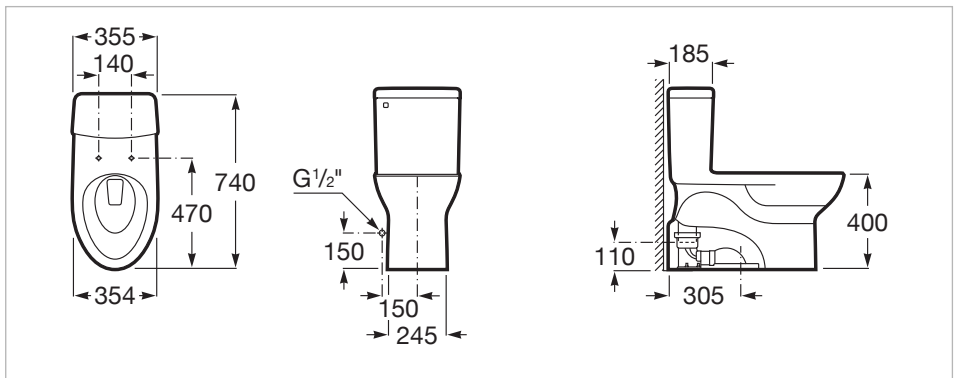

One piece WC with vertical outlet. S-Trap 305 mm

Fixing kit: Included
 Flushing system: Siphonic
 Installation type: Floorstanding
 Outlet type: Vertical
 Shape: Elongated

Colours and finishes

How to obtain the reference number
 Replace the “.” with the desired finish code
 from the list below

00 White

Dimensions

Length: 355 mm.
 Width: 740 mm.
 Height: 765 mm.

Technical drawings

A traditional response to classic atmospheres. Elegant and functional curves in an extensive collection of pieces that combine simplicity and versatility, offering the convenience of well-tried solutions.